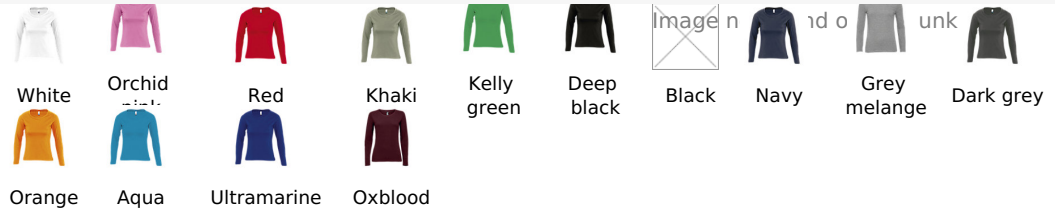

FEATURES

SOL'S MONARCH
11420