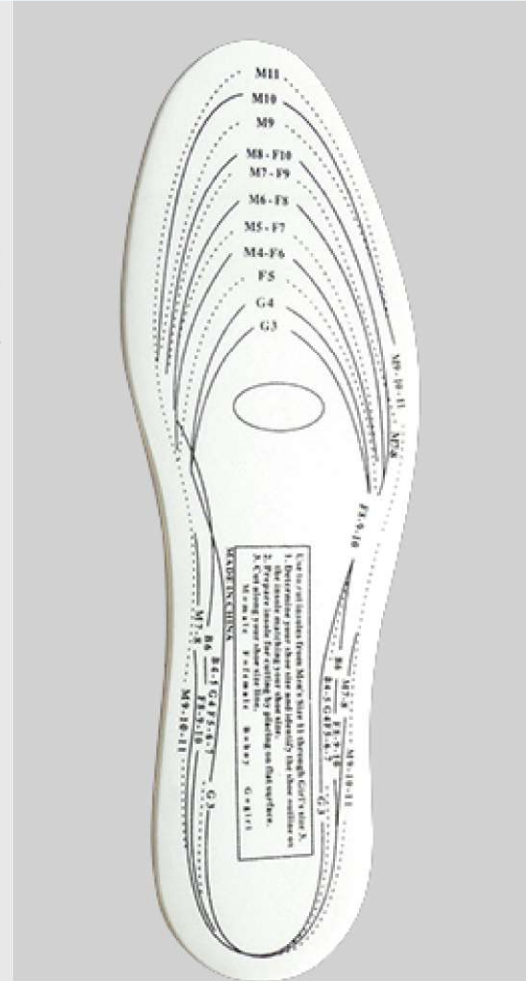

FC87 - Memory Foam Insole

Collection: Footwear Accessories

Range: Footwear

Material Outsole: Memory Foam

Product information

Ergonomically designed insole which moulds to the individual foot shape. Provides all day long comfort and support. Trim to size for the perfect fit.

Footwear Accessories

Footwear

Innovation, design, styling and quality components define the Portwest foot protection collection.

Features

- 10mm thickness
- Ergonomically designed insole moulds to the individual's foot shape
- Provides all day comfort and support
- Trim to size for the perfect fit
- Retail bag which aids presentation for retail sales

Distributed by:

FC87 - Memory Foam Insole Commodity Code: 6406905090

Test House

Carton Dimensions/Weight

Item	Colour	Len	Wid	Hgt	Weight(Kg)	Cubic(m ³)	EAN13	DUN14
FC87WHR	White	55.0	36.0	50.0	0.0420	0.0990	5036108198320	15036108684332